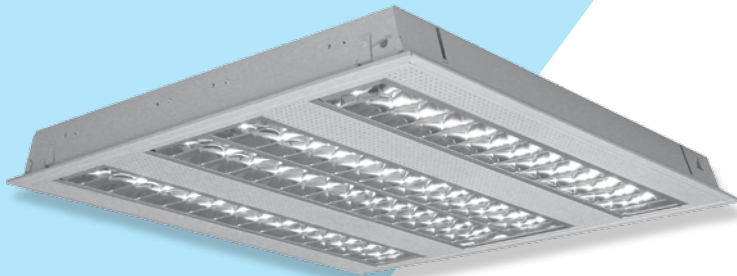

### Body:

White painted (RAL 9003) metal sheet

### Application:

Recessed fitting for installation into false ceiling with visible supporting structure (600x600/625x625 modules) or gypsum plasterboard-type ceiling.

These fittings are recommended for offices, for lighting areas with high requirements for light and glare control.

## Luminaires design available:

**Luminaire version B**

**Luminaire version C**

**Luminaire version D**