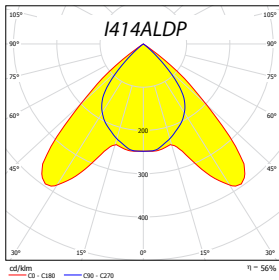

IT5 A, B, C, D

Recessed louvre fittings for T5 lamps

Body:

White painted (RAL 9003) metal sheet

Optic (&):

ALDP - double parabolic louvre category

C2 of highly polished aluminium

M4DP - double parabolic louvre

category C2 of highly polished

ALANOD MIRO aluminium

MATDP - double parabolic louvre

category C2 of mat aluminium

AL - parabolic louvre of high

polished aluminium with mat

aluminium cross blades

ALMAT - parabolic louvre of mat aluminium

B - white parabolic louvre

Wiring (#):

EP - high frequency ballast HFB (standard)

EP5A - HFB analogue dimmable (1-10 V)

EP5D - HFB digital dimmable TRIDONIC ECO

EP5DD - HFB digital dimmable DALI

MULTIWATT - universal HFB for T5 lamps

Application:

Recessed fitting for installation into false ceiling with visible supporting structure (600x600/625x625 modules) or gypsum plasterboard-type ceiling.

These fittings are recommended for offices, for lighting areas with high requirements for light and glare control.

Accessories:

Fixing clips for installation into gypsum plasterboard – 54214.

Reduction frame for installing light fitting module 600 into false ceiling module 625.

Versions (@):

600 - for 600 module

625 - for 625 module

ISO - external connection board ISODOM

KIT - external connection board JJB

K - with WIELAND connector

F - with flexible cor

NZ - emergency pack

EP2 - double-circuit wiring

Y - perforated cover

RAL9006 - luminaire finished in RAL9006

I414ALDPA