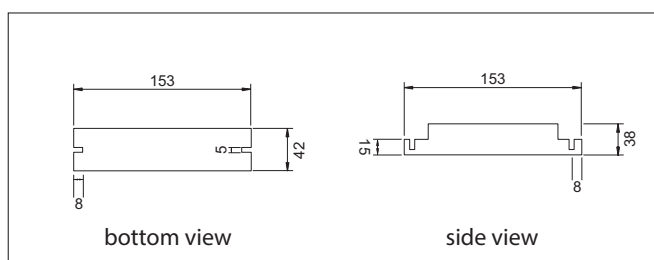

PRIMUS

PRIMUS 6-36 W 2 h

- IP20 protection rating
- The unit enclosure is made of high quality V0 class PC polycarbonate.
- Power supply voltage: 230 V 50 Hz
- Supported lighting fittings: equipped with 4-pin, 6-58 W light tubes
- Supported ballasts: KVG and most of EVG
- Functions: A – non-maintained version or SA – maintained version
- Ni-Cd HT batteries with the autonomy time: 2 h or 3 h
Charging: 24 h
- Version with manual test available on request
- Installation: screw fixed within a lighting fitting or externally
- For illuminating evacuation routes and exits in public utility buildings
- In preparation: autotest

Model	Catalogue number*	Function	Autonomy	Weight with battery pack (kg)	Multi-pack
PRIMUS 6-36 W SA/A 1 h	39928	SA/A	1 h	0,35	40 units
PRIMUS 6-36 W SA/A 2 h	39929	SA/A	2 h	0,42	40 units
PRIMUS 6-36 W SA/A 3 h	39930	SA/A	3 h	0,55	40 units
PRIMUS 6-58 W SA/A 1 h	39931	SA/A	1 h	0,35	40 units
PRIMUS 6-58 W SA/A 2 h	39932	SA/A	2 h	0,42	40 units
PRIMUS 6-58 W SA/A 3 h	39933	SA/A	3 h	0,55	40 units