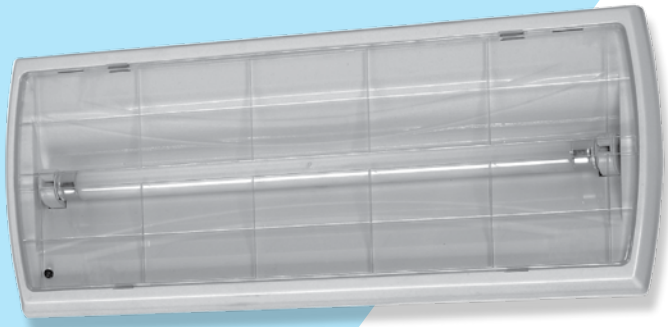

Emergency luminaires

TIGER

TIGER

Body:

White polycarbonate body

Optic:

TIGER - clear polycarbonate cover

TIGER LED - opal polycarbonate cover

Application:

Surface mounted / recessed luminaire for emergency lighting of escape ways
For illumination of emergency signs

Accessories:

Pictograms PIK (recommended size S)
OZAWPRICH - clip for recessed mounting (cut out 120x325 mm), 2 pcs/luminaire