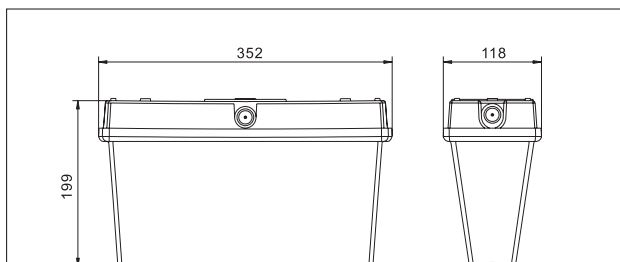

VEGA 2

- **Certified Fitting**
- IP54 Protection Rating
- The base and the lampshade are made of high quality, V0 class PC polycarbonate
- Power supply voltage: 230 V 50 Hz
- Source of light: T5 8W tube
- Functions: A – non-maintained version or SA – maintained (universal*) version
- Ni-Cd HT batteries with the autonomy time: 3 h
Charging: 24 h
- Ceiling installation
- For illuminating evacuation directions and designating evacuation exits in public utility buildings
- Visibility: 30 m

* It can be wired as the A – non-maintained version.

VEGA T5 8 W

Pictograms in the kit

Optionally available pictograms

Model	Catalogue number	Source of light	Function	Autonomy	Dimensions	Weight (kg)	Multi-pack
VEGA SA 3 h	39960	T5 8 W	SA	3 h	352 x 199 x 118	1,44	8 units

Model	Catalogue Number	Dimensions	Packaging
Pictograms: EVACUATION EXIT	39984	300x100	2 units
Pictograms: STAIRS DOWN	39985	300x100	2 units
Pictograms: STAIRS UP	39986	300x100	2 units