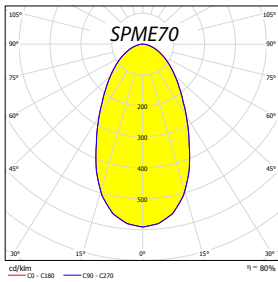

# SPME

SPME70

- Body:**  
White painted aluminium body
- Optic:**  
Mat aluminium reflector  
Heat resistant front glass
- Wiring (#):**  
K - compensated, ballast cat. B  
EP - high frequency ballast
- Note:**  
Gear box is located separately.

	W	∅	□	⊗	kg
SPME35#100/G12	1x35	160	145	HIT	3,1
SPME50#100/G12	1x50	160	145	HIT	3,3
SPME70#100/G12	1x70	160	145	HIT	3,5
SPME70#200/RX7s	1x70	235	215	HIT-DE	3,5
SPME150#200/RX7s	1x150	235	215	HIT-DE	3,9